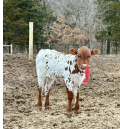

JP RIO GRANDE

LADY MONIKA BL

BL NIGHT CHEX

NIGHT SAFARI BL833

Safari B 1677

4W Chisholm's June x Rural Safari Son Heifer Calf

4W Chisholm's June

EV CHISHOLM TOUCHDOWN