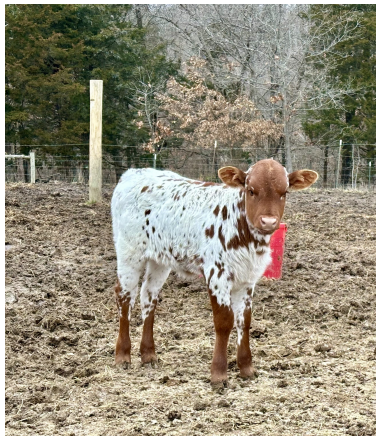

## 4W Chisholm's June x Rural Safari So

Date of Birth: 12/15/2023  
 Registration 1: Pending

Courtesy of 4W Longhorns

TTT: 15.7500 on 05/29/2024  
 Composite: 15.7500 on 05/29/2024

JH RURAL SAFARI SON

JH RURALY SCREWED

JP RIO GRANDE

LADY MONIKA BL

BL NIGHT CHEX

NIGHT SAFARI BL833

Safari B 1677

4W Chisholm's June x Rural Safari Son Heifer Calf

4W Chisholm's June

EV CHISHOLM TOUCHDOWN